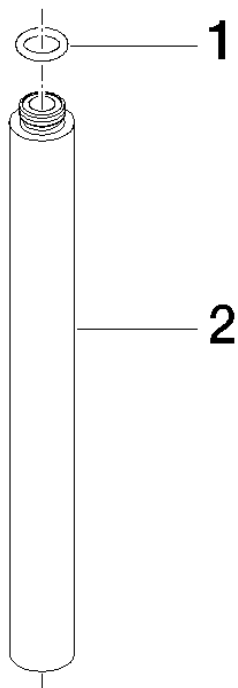

Extension for shower with fixed riser 200 mm - Brushed Platinum

IMO

12 120 970

	Brushed Platinum	12 120 970-06
	Brushed Light Gold	12 120 970-27

Fits: IMO, LULU, MADISON, MEM, TARA,  
CL.1, LISSÉ, VAIA, META, CYO

## Extension for shower with fixed riser 200 mm - Brushed Platinum

---

IMO

12 120 970

12 120 970

mm [inches]

12 120 970

Parts for other finishes can be found here: [Brushed Light Gold](#)

### Spare parts list

No.	Item Number	Name	Quantity used	Delivery time
1	90 14 10 011 00 90	seal	1	2
2	09 24 04 180-06	extension	1	60