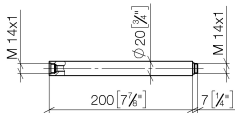

Extension for shower with fixed riser 200 mm - Brushed Platinum

IMO

12 120 970

	Brushed Platinum	12 120 970-06
	Brushed Light Gold	12 120 970-27

Fits: IMO, LULU, MADISON, MEM, TARA,  
CL.1, LISSÉ, VAIA, META, CYO

## Extension for shower with fixed riser 200 mm - Brushed Platinum

---

IMO

12 120 970

12 120 970

mm [inches]

12 120 970

Parts for other finishes can be found here: [Brushed Light Gold](#)

### Spare parts list

No.	Item Number	Name	Quantity used	Delivery time
1	90 14 10 011 00 90	seal	1	2
2	09 24 04 180-06	extension	1	60